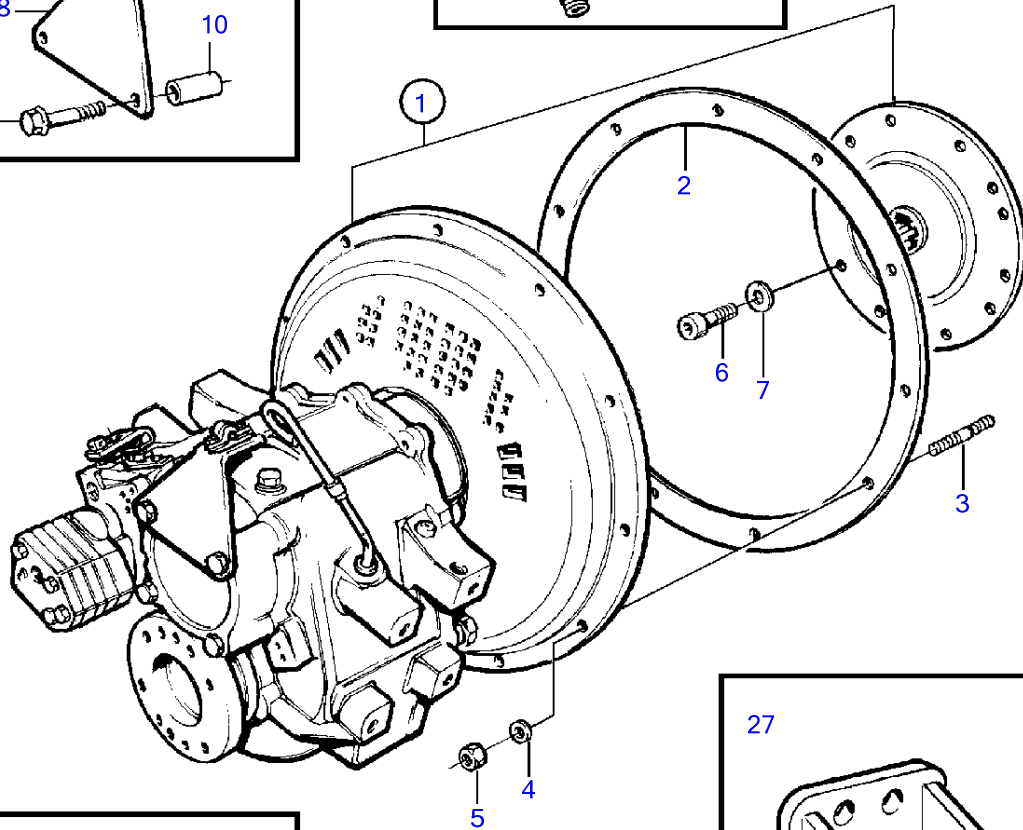

TAMD73P-A

TAMD73P-A

REF	PART NO.	QTY	DESCRIPTION	NOTES
1		1	Reversing gear • parts not sold separately	Ratio -2.0:1
2	862623	1	Gasket	
3	953486	12	Stud	
4	942336	12	Spring washer	
5	955827	12	Hexagon nut	
6	940114	8	Hexagon screw	
7	942336	8	Spring washer	
8	864242	1	Bracket	
9	955570	2	Hexagon screw	
10	830672	2	Spacer sleeve	
11	956079	2	Cross recessed screw	
12	21471054	1	Bracket	For control cable 333, 33C.
	6853782	1	Cable clamp	For control cable 443, 43C.
13	819068	1	Washer	
14	963104	2	Lock nut	
15	853217	1	Cube	
16	940191	1	Washer	
17	17253	1	Split pin	
18		X	Control	See group 27
19		X	Control cable	See group 27
20	842106	1	Companion flange	
21	955739	6	Hexagon screw	
22	941912	6	Spring washer	
23	950378	6	Lock nut	
24	3825653	1	Actuator solenoid	12V
	3825654	1	Control magnet kit	24V
25	873827	1	Cable kit	
26	948211	2	Cable tie	
27		2	Engine suspension	See group 21