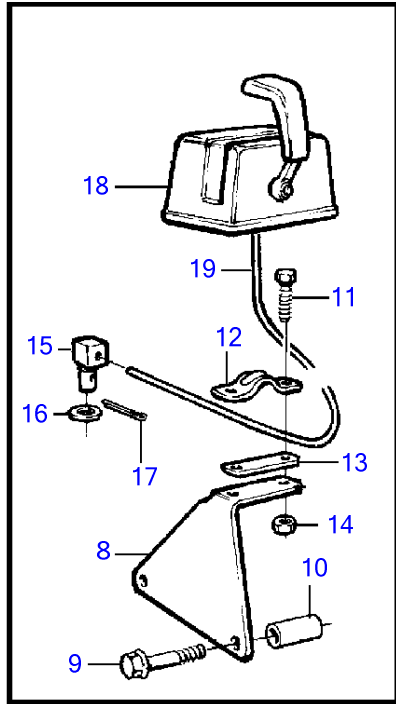

TAMD73P-A

TAMD73P-A

REF	PART NO.	QTY	DESCRIPTION	NOTES
1		1	Reversing gear • parts not sold separately	Ratio -2.0:1
2	862623	1	Gasket	
3	953486	12	Stud	
4	942336	12	Spring washer	
5	955827	12	Hexagon nut	
6	940114	8	Hexagon screw	
7	942336	8	Spring washer	
8	864242	1	Bracket	
9	955570	2	Hexagon screw	
10	830672	2	Spacer sleeve	
11	956079	2	Cross recessed screw	
12	21471054	1	Bracket	For control cable 333, 33C.
	6853782	1	Cable clamp	For control cable 443, 43C.
13	819068	1	Washer	
14	963104	2	Lock nut	
15	853217	1	Cube	
16	940191	1	Washer	
17	17253	1	Split pin	
18		X	Control	See group 27
19		X	Control cable	See group 27
20	842106	1	Companion flange	
21	955739	6	Hexagon screw	
22	941912	6	Spring washer	
23	950378	6	Lock nut	
24	3825653	1	Actuator solenoid	12V
	3825654	1	Control magnet kit	24V
25	873827	1	Cable kit	
26	948211	2	Cable tie	
27		2	Engine suspension	See group 21