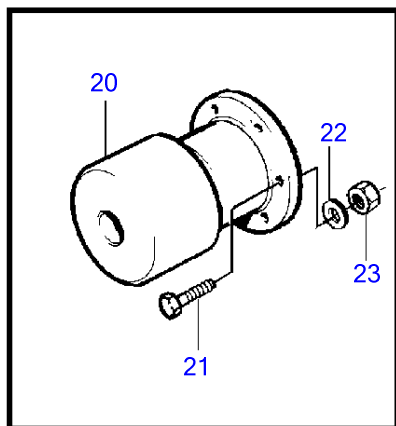

TAMD73P-A

TAMD73P-A

REF	PART NO.	QTY	DESCRIPTION	NOTES
1		1	Reversing gear • parts not sold separately	Ratio -2.0:1
2	862623	1	Gasket	
3	953486	12	Stud	
4	942336	12	Spring washer	
5	955827	12	Hexagon nut	
6	940114	8	Hexagon screw	
7	942336	8	Spring washer	
8	864242	1	Bracket	
9	955570	2	Hexagon screw	
10	830672	2	Spacer sleeve	
11	956079	2	Cross recessed screw	
12	21471054	1	Bracket	For control cable 333, 33C.
	6853782	1	Cable clamp	For control cable 443, 43C.
13	819068	1	Washer	
14	963104	2	Lock nut	
15	853217	1	Cube	
16	940191	1	Washer	
17	17253	1	Split pin	
18		X	Control	See group 27
19		X	Control cable	See group 27
20	842106	1	Companion flange	
21	955739	6	Hexagon screw	
22	941912	6	Spring washer	
23	950378	6	Lock nut	
24	3825653	1	Actuator solenoid	12V
	3825654	1	Control magnet kit	24V
25	873827	1	Cable kit	
26	948211	2	Cable tie	
27		2	Engine suspension	See group 21