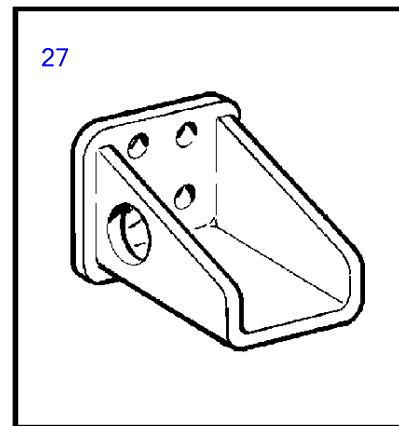

TAMD73P-A

TAMD73P-A

REF	PART NO.	QTY	DESCRIPTION	NOTES
1		1	Reversing gear • parts not sold separately	Ratio -2.0:1
2	862623	1	Gasket	
3	953486	12	Stud	
4	942336	12	Spring washer	
5	955827	12	Hexagon nut	
6	940114	8	Hexagon screw	
7	942336	8	Spring washer	
8	864242	1	Bracket	
9	955570	2	Hexagon screw	
10	830672	2	Spacer sleeve	
11	956079	2	Cross recessed screw	
12	21471054	1	Bracket	For control cable 333, 33C.
	6853782	1	Cable clamp	For control cable 443, 43C.
13	819068	1	Washer	
14	963104	2	Lock nut	
15	853217	1	Cube	
16	940191	1	Washer	
17	17253	1	Split pin	
18		X	Control	See group 27
19		X	Control cable	See group 27
20	842106	1	Companion flange	
21	955739	6	Hexagon screw	
22	941912	6	Spring washer	
23	950378	6	Lock nut	
24	3825653	1	Actuator solenoid	12V
	3825654	1	Control magnet kit	24V
25	873827	1	Cable kit	
26	948211	2	Cable tie	
27		2	Engine suspension	See group 21