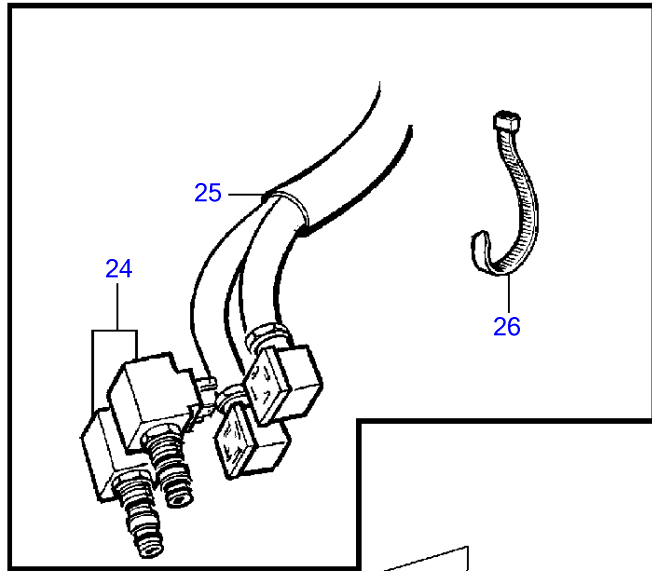

TAMD73P-A

TAMD73P-A

REF	PART NO.	QTY	DESCRIPTION	NOTES
1		1	Reversing gear • parts not sold separately	Ratio -2.0:1
2	862623	1	Gasket	
3	953486	12	Stud	
4	942336	12	Spring washer	
5	955827	12	Hexagon nut	
6	940114	8	Hexagon screw	
7	942336	8	Spring washer	
8	864242	1	Bracket	
9	955570	2	Hexagon screw	
10	830672	2	Spacer sleeve	
11	956079	2	Cross recessed screw	
12	21471054	1	Bracket	For control cable 333, 33C.
	6853782	1	Cable clamp	For control cable 443, 43C.
13	819068	1	Washer	
14	963104	2	Lock nut	
15	853217	1	Cube	
16	940191	1	Washer	
17	17253	1	Split pin	
18		X	Control	See group 27
19		X	Control cable	See group 27
20	842106	1	Companion flange	
21	955739	6	Hexagon screw	
22	941912	6	Spring washer	
23	950378	6	Lock nut	
24	3825653	1	Actuator solenoid	12V
	3825654	1	Control magnet kit	24V
25	873827	1	Cable kit	
26	948211	2	Cable tie	
27		2	Engine suspension	See group 21